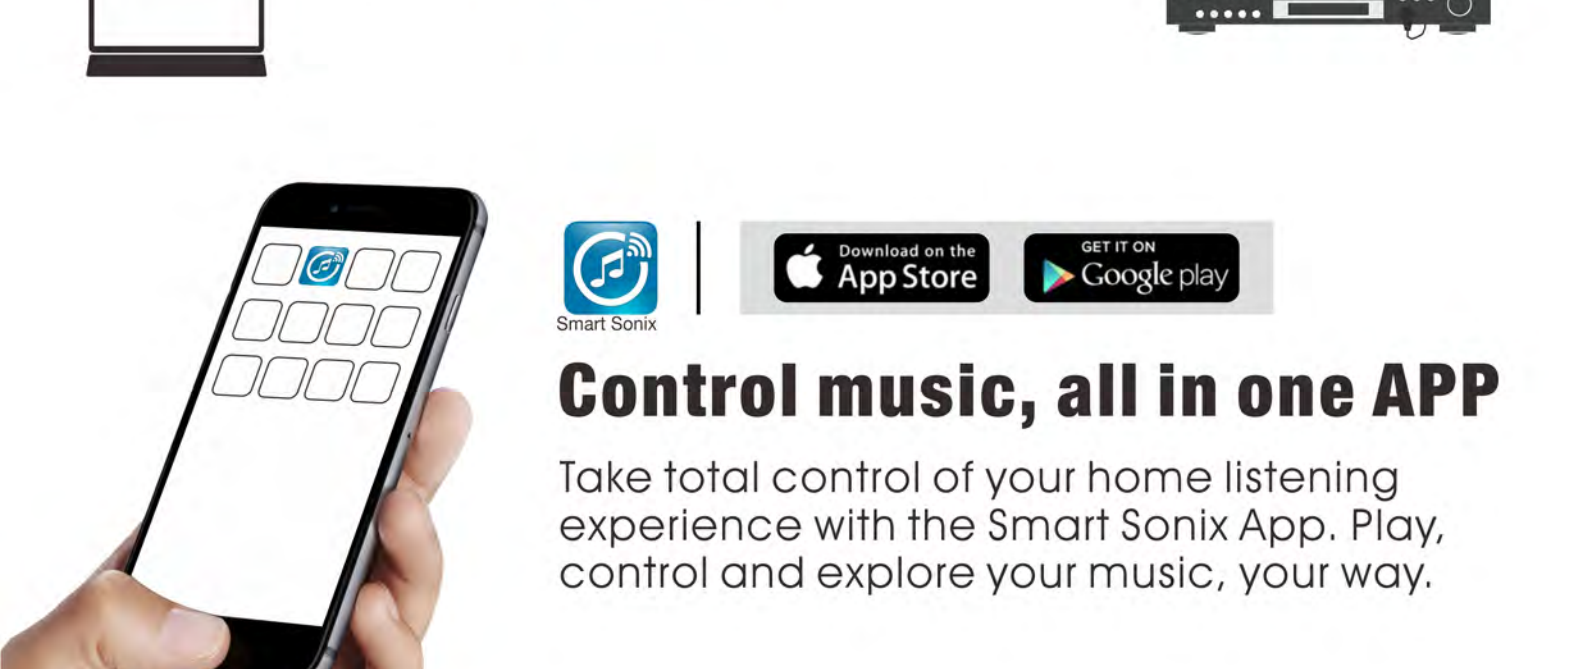

WSR-1
Wi-Fi Music Streaming Receiver

Build a Wi-Fi Streaming Music System

Turn your existing speakers or home theatre into a wireless music streaming system

<p>Wi-Fi Connectivity Each speaker launches wi-fi signal and you can easily configure your music system.</p>	<p>Wi-Fi Repeater Extend Wi-Fi signal coverage</p>	<p>Hi-Fi Sounding Link to amplifier to enjoy your Hi-Fi music</p>	<p>Multi-room System Configure your own music system, stream same music to different zones or even stream different music to separate zones.</p>
<p>Online Music Search and listen to free online music through the app.</p>			<p>Mobile Music Wirelessly play the music stored on your mobile phones.</p>
<p>Internet Radio Smart sonix pre-loaded with TuneIn, more than thousands of free radio stations.</p>	<p>SmartSonix Favorite Save the song you like and create your personal list. Quick start your favorite from the main menu.</p>	<p>Airplay Function With iOS system smart device (iPhone, iPad, iMac), choose Airplay function and play any music you want without app.</p>	<p>DLNA Function With Android system smart device, wirelessly stream the sound by DLNA function.</p>

Easy to set up

Simply few steps, your speaker/home theatre is ready to go.

Control music, all in one APP

Take total control of your home listening experience with the Smart Sonix App. Play, control and explore your music, your way.