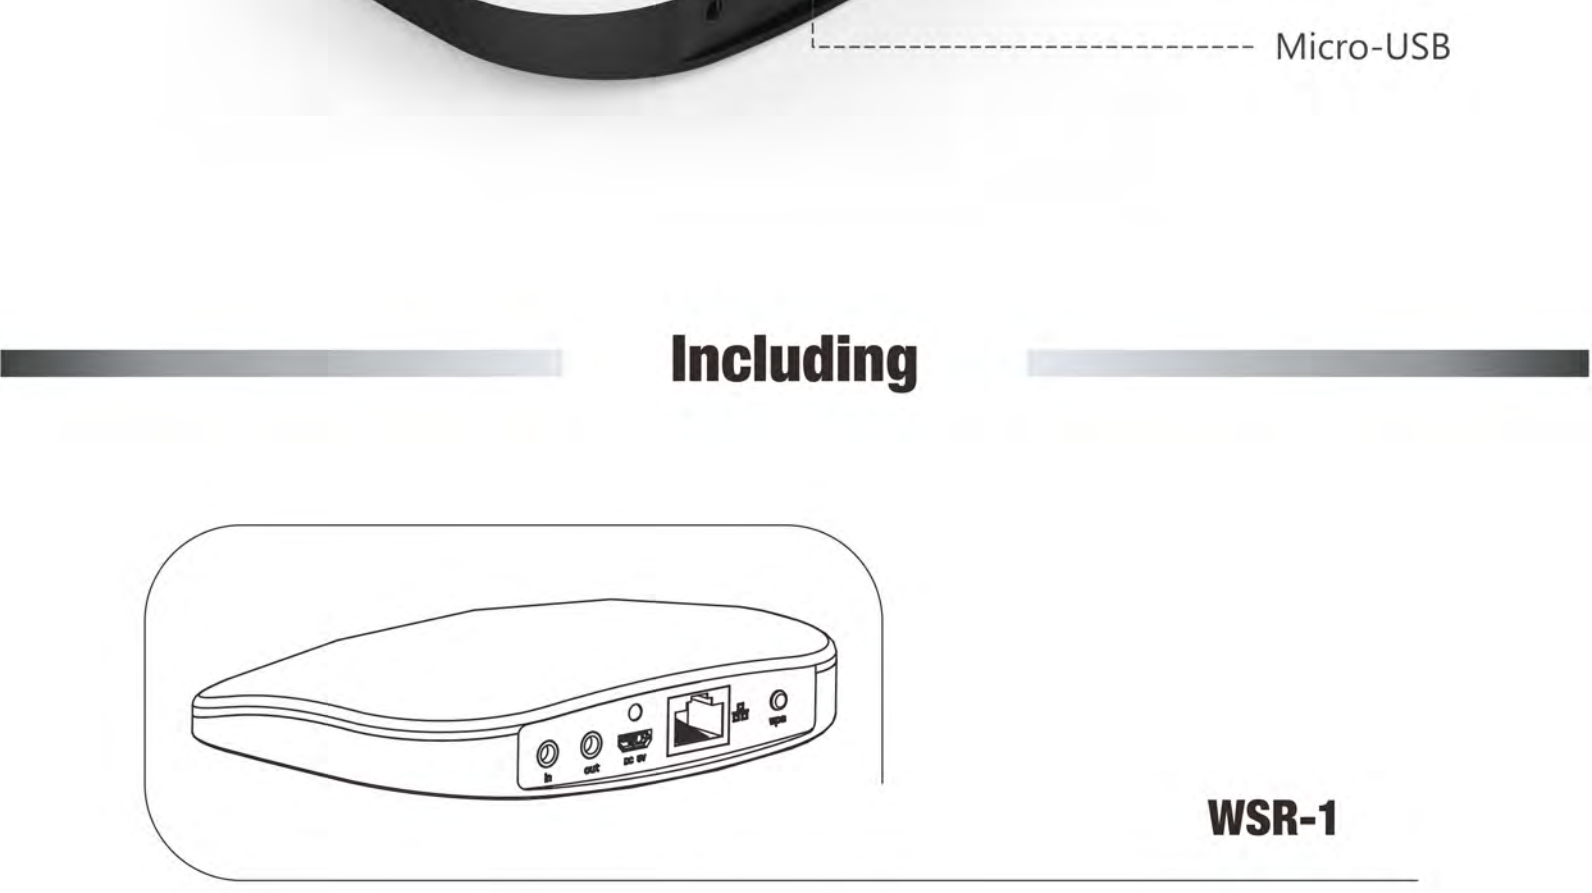

Deliver Massive Free Music and Radio

Wirelessly stream the songs stored on your devices or play music from Internet streaming services

Specification

APP Control	Compatible for Android, iOS, Windows
WIFI Connection	Airplay, DLNA, WiFi Direct (Miracast)
Streaming	Spotify, Qplay, Deezer, Melon, TuneIn, iHeartRadio, etc.
Local Music	Streaming music directly from phone or NAS(Network Attached Storage)
Multi-room Playing	More than 60 speakers can be combined to the same zone and play same music
WIFI Standard	IEEE802.11b,IEEE802.11g,IEEE802.11n Standard
Audio Format	AAC LC/LTP,HE-ACCv1,HE-ACCv2,AMR-NB,AMR-WB,FLAC,MP3,Vorbis,PCM,WAVE,ALAC
Input	1x analog audio input,1xRJ45,
Output	1x analog audio output
Power Input	Mini USB 5V
Overall Dimension	116 x 95 x 22mm